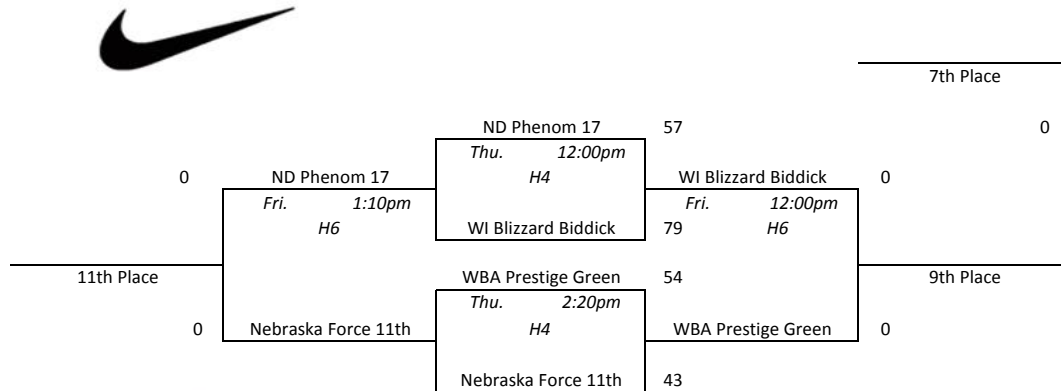

North Tartan Meltdown - Platinum Blue

Pool A				
1	ND Phenom 17	1-2	3rd	
2	All Iowa Attack 10th Nike	2-1	2nd	
3	Unity Stars (NE)	0-3	4th	
4	Legends of WI Silver	3-0	1st	
1 vs 2	Wed. 4:40pm	H2	50-56	
3 vs 4	Wed. 4:40pm	H1	47-55	
1 vs 3	Wed. 8:10pm	H1	54-51	
2 vs 4	Wed. 8:10pm	H2	34-42	
1 vs 4	Thu. 8:30am	H3	38-68	
2 vs 3	Thu. 8:30am	H2	57-50	

Pool B				
1	SD Cyclones	3-0	1st	
2	MN Fury 2015 Gold	0-3	4th	
3	WI Blizzard Biddick	1-2	3rd	
4	Team Fury Select	2-1	2nd	
1 vs 2	Wed. 3:30pm	H2	51-44	
3 vs 4	Wed. 3:30pm	H1	35-39	
1 vs 3	Wed. 7:00pm	H1	58-57	
2 vs 4	Wed. 7:00pm	H2	33-57	
1 vs 4	Thu. 8:30am	H1	53-35	
2 vs 3	Thu. 8:30am	H4	38-61	

Pool C				
1	Wolf Pack Belgium 16s	0-3	4th	
2	North Tartan 15U	3-0	1st	
3	WBA Prestige Green	1-2	3rd	
4	MN Stars Crossfire	2-1	2nd	
1 vs 2	Wed. 9:40am	H4	9-59	
3 vs 4	Wed. 9:40am	H1	31-50	
1 vs 3	Wed. 1:10pm	H1	17-70	
2 vs 4	Wed. 1:10pm	H3	58-47	
1 vs 4	Thu. 10:50am	H4	24-65	
2 vs 3	Thu. 10:50am	H3	56-47	

Pool D				
1	I-Ball Academy	0-3	3rd	
2	Nebraska Force 11th	1-2	4th	
3	So-Minn Fury 2015	2-1	2nd	
4	Metro Stars 15	3-0	1st	
1 vs 2	Wed. 8:30am	H1	54-51	
3 vs 4	Wed. 8:30am	H3	38-45	
1 vs 3	Wed. 12:00pm	H1	39-54	
2 vs 4	Wed. 12:00pm	H4	38-52	
1 vs 4	Thu. 10:50am	H1	31-60	
2 vs 3	Thu. 10:50am	H2	50-57	

Gym Key
H - Hopkins HS (1-7)
E - Eden Prairie HS (1-9)