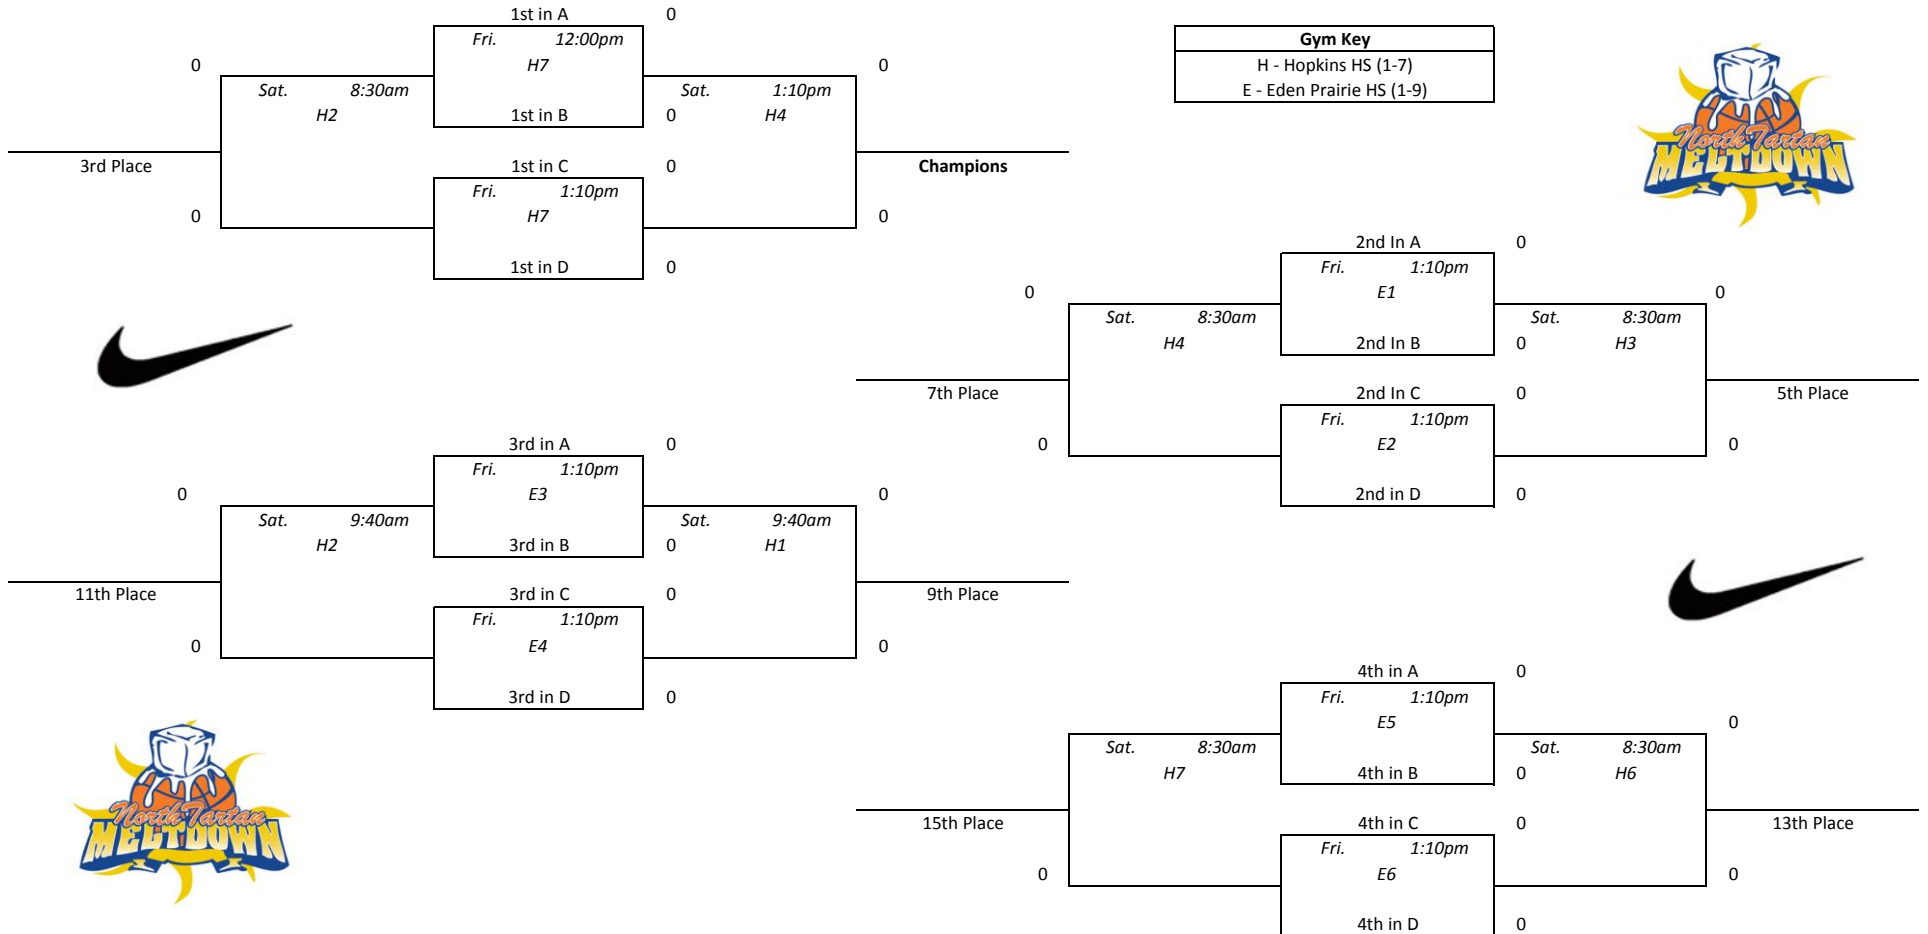

North Tartan Meltdown - Orange

Pool A					
1	Purple Aces 10th	1-0	1st		
2	MN Heat Smetana	0-1	1st		
3	WI Blizzard Hawley	1-0	1st		
4	Team Fury 10th	0-1	1st		
1 vs 2	Thu. 3:30pm	E6	49-46		
3 vs 4	Thu. 3:30pm	E7	68-17		
1 vs 3	Thu. 7:00pm	E4	0-0		
2 vs 4	Thu. 7:00pm	E5	0-0		
1 vs 4	Fri. 8:30am	H7	0-0		
2 vs 3	Fri. 8:30am	E1	0-0		

Pool B					
1	WI Hoops Select 15	1-1	1st		
2	So-Minn Fury 2016	0-1	1st		
3	MN Stars Antl	1-1	1st		
4	Nebraska Select Black	1-0	1st		
1 vs 2	Thu. 3:30pm	E4	59-36		
3 vs 4	Thu. 3:30pm	E5	29-47		
1 vs 3	Thu. 5:50pm	E7	30-34		
2 vs 4	Thu. 7:00pm	E3	0-0		
1 vs 4	Fri. 8:30am	E2	0-0		
2 vs 3	Fri. 8:30am	E3	0-0		

Pool C					
1	WBA Prestige Orange	0-1	1st		
2	MN Stars Vogelsberg 10th	1-0	1st		
3	Retro Hoops Blue	0-1	1st		
4	ND Phenom 10th	1-0	1st		
1 vs 2	Thu. 3:30pm	E1	53-58		
3 vs 4	Thu. 3:30pm	E2	47-53		
1 vs 3	Thu. 7:00pm	E7	0-0		
2 vs 4	Thu. 7:00pm	E2	0-0		
1 vs 4	Fri. 8:30am	E4	0-0		
2 vs 3	Fri. 8:30am	E5	0-0		

Pool D					
1	ND Pro 15u Blue	1-0	1st		
2	Kingdom Hoops 16	0-1	1st		
3	MN Fury 2016 Gold	1-0	1st		
4	WI Blizzard Gibbons	0-1	1st		
1 vs 2	Thu. 3:30pm	E3	46-33		
3 vs 4	Thu. 10:50am	H7	41-44		
1 vs 3	Thu. 8:10pm	H7	0-0		
2 vs 4	Thu. 7:00pm	E1	0-0		
1 vs 4	Fri. 8:30am	E6	0-0		
2 vs 3	Fri. 8:30am	H6	0-0