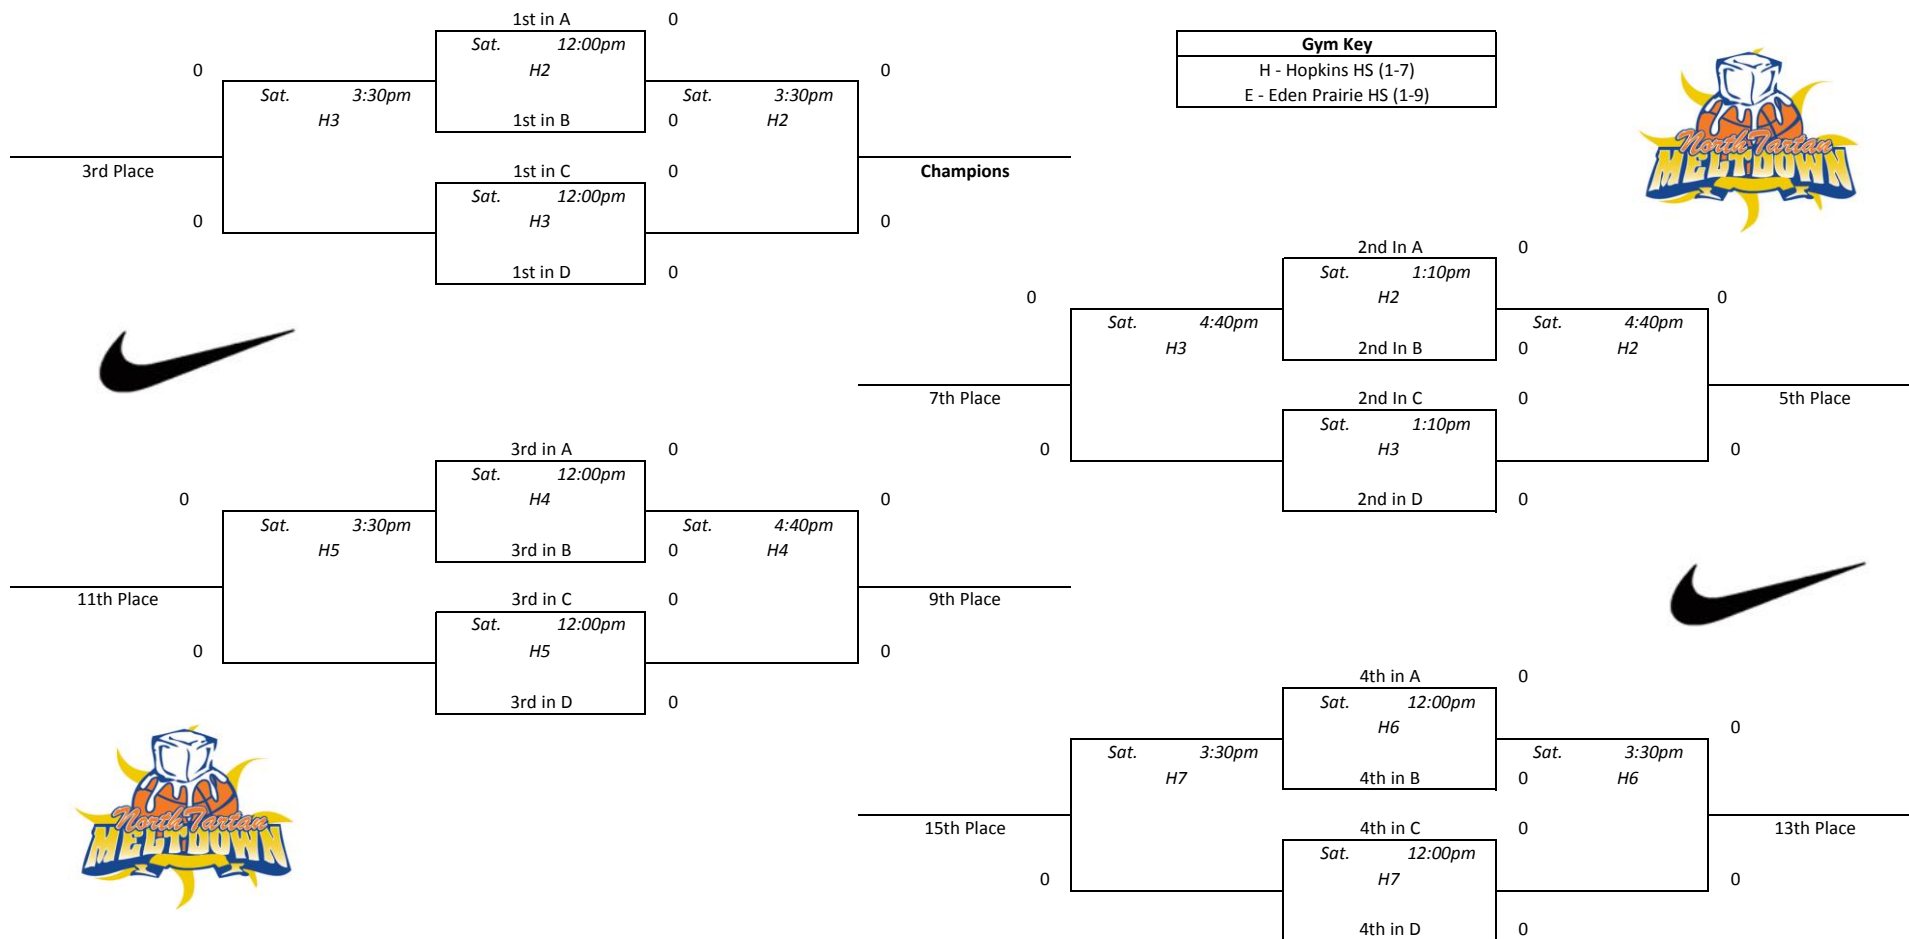

North Tartan Meltdown - Black

Pool A				
1	Kansas Hoopsters	1-0	1st	
2	Oshkosh Flight	0-1	1st	
3	Team Fury Premier	1-0	1st	
4	SD North Stars 17	0-1	1st	
1 vs 2 Thu. 2:20pm E8 71-28				
3 vs 4 Thu. 2:20pm E9 61-34				
1 vs 3 Fri. 12:00pm E1 0-0				
2 vs 4 Fri. 12:00pm E2 0-0				
1 vs 4 Fri. 3:30pm E1 0-0				
2 vs 3 Fri. 3:30pm E2 0-0				

Pool B				
1	ND Pro 15U	1-0	1st	
2	SMBA 17s	0-1	1st	
3	WI Blizzard Milslagle	1-0	1st	
4	MN Suns Chant	0-1	1st	
1 vs 2 Thu. 3:30pm E8 45-40				
3 vs 4 Thu. 3:30pm E9 63-48				
1 vs 3 Fri. 12:00pm E3 0-0				
2 vs 4 Fri. 12:00pm E4 0-0				
1 vs 4 Fri. 3:30pm E3 0-0				
2 vs 3 Fri. 3:30pm E4 0-0				

Pool C				
1	Summit Eagles	1-0	1st	
2	MN Stars Hofschild	0-1	1st	
3	Dakota Blue Devils	1-0	1st	
4	MN Lakers 11th	0-1	1st	
1 vs 2 Thu. 4:40pm E8 44-35				
3 vs 4 Thu. 4:40pm E9 59-34				
1 vs 3 Fri. 10:50am E6 0-0				
2 vs 4 Fri. 10:50am E7 0-0				
1 vs 4 Fri. 3:30pm E5 0-0				
2 vs 3 Fri. 3:30pm E6 0-0				

Pool D				
1	SD North Stars 16	0-1	1st	
2	Northern Blizzard	1-0	1st	
3	Nebraska Select 17	1-0	1st	
4	F3 Fire	0-1	1st	
1 vs 2 Thu. 5:50pm E8 30-47				
3 vs 4 Thu. 5:50pm E9 55-51				
1 vs 3 Fri. 10:50am E8 0-0				
2 vs 4 Fri. 10:50am E9 0-0				
1 vs 4 Fri. 3:30pm E7 0-0				
2 vs 3 Fri. 3:30pm E8 0-0