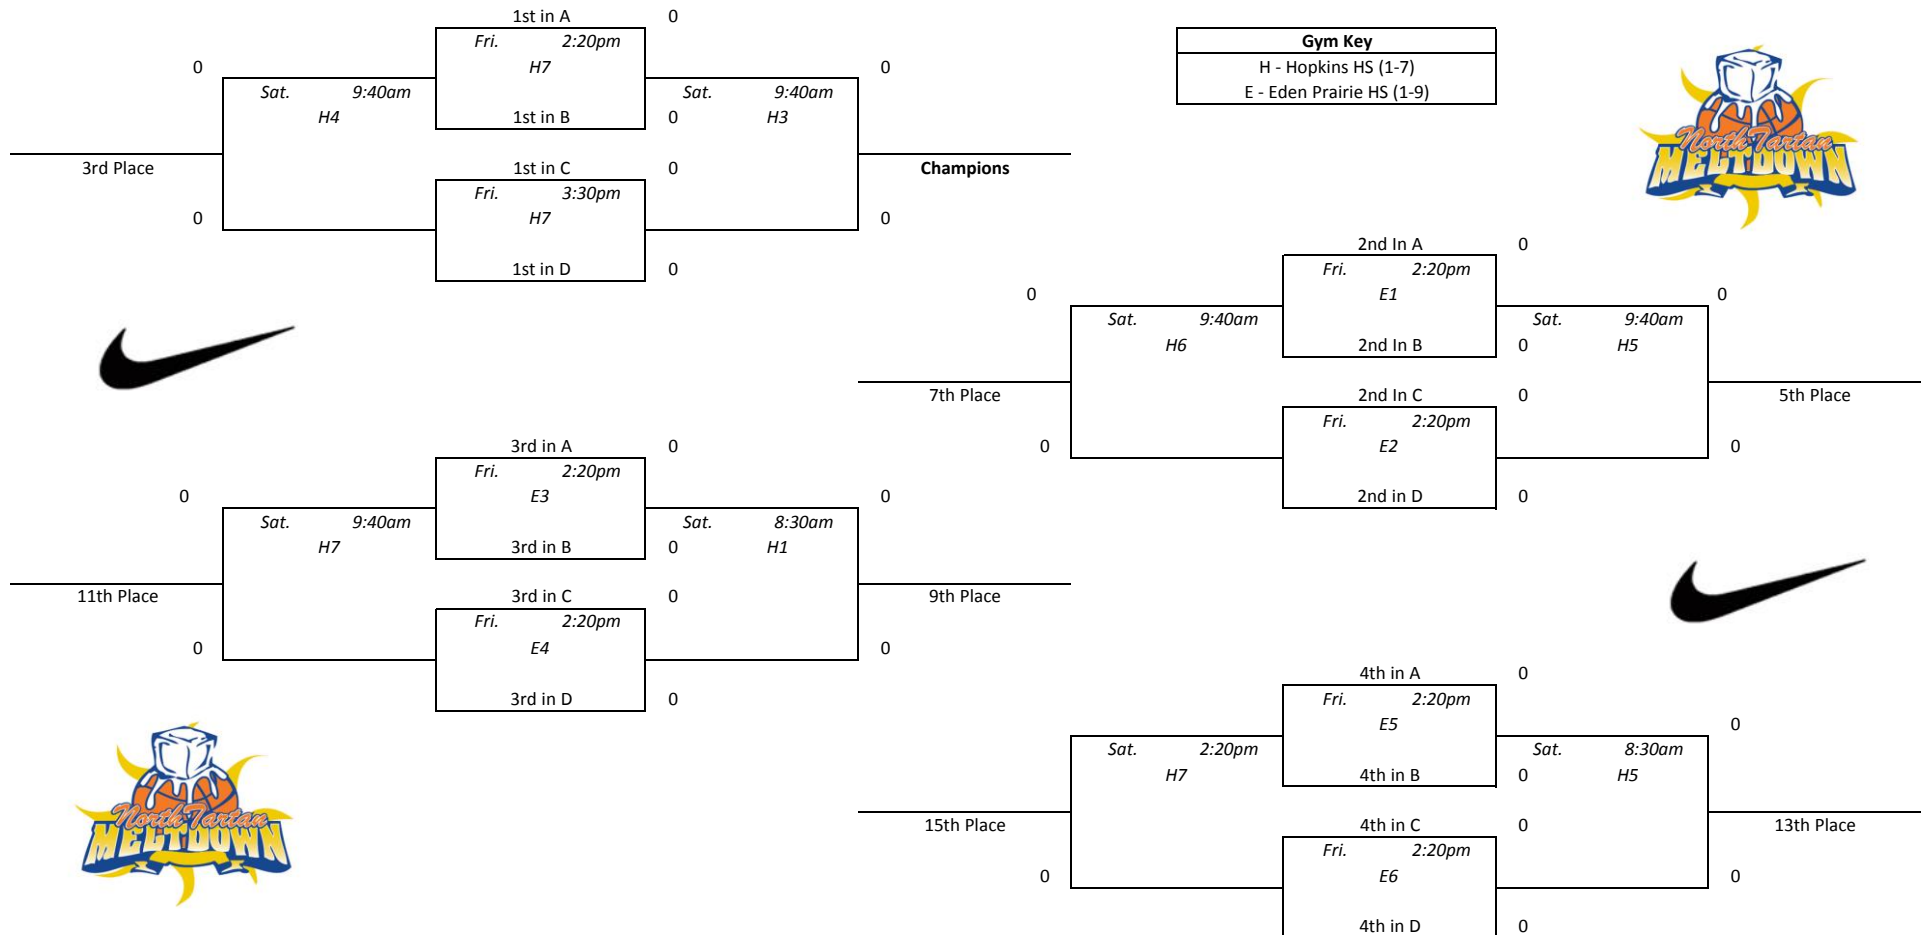

North Tartan Meltdown - Purple

Pool A				
1	ND Pro 14U	2-0	1st	
2	WI Elite Pickarts	1-1	1st	
3	Lacrosse YMCA	1-1	1st	
4	MN Suns Jefferson	0-2	1st	
1 vs 2	Thu. 2:20pm	E1	60-40	
3 vs 4	Thu. 2:20pm	E2	37-31	
1 vs 3	Thu. 5:50pm	H6	55-23	
2 vs 4	Thu. 5:50pm	E1	36-29	
1 vs 4	Fri. 9:40am	H7	0-0	
2 vs 3	Fri. 9:40am	E1	0-0	

Pool B				
1	WI Hoops Select 14	1-2	1st	
2	MN Stars Buerman	1-1	1st	
3	WI Blizzard 14U Hawley	2-0	1st	
4	Nebraska Select 9th	0-1	1st	
1 vs 2	Thu. 2:20pm	E3	55-38	
3 vs 4	Thu. 2:20pm	E4	51-47	
1 vs 3	Thu. 5:50pm	E2	45-42	
2 vs 4	Thu. 5:50pm	E3	49-59	
1 vs 4	Fri. 9:40am	E2	0-0	
2 vs 3	Fri. 9:40am	E3	0-0	

Pool C				
1	SD Fierce	2-0	1st	
2	MN Comets Elite 9th	0-2	1st	
3	MN Stars Kolden	1-1	1st	
4	MN 36ers WI Lightning	1-1	1st	
1 vs 2	Thu. 2:20pm	E5	48-43	
3 vs 4	Thu. 2:20pm	E6	48-45	
1 vs 3	Thu. 5:50pm	E4	51-38	
2 vs 4	Thu. 5:50pm	E5	60-68	
1 vs 4	Fri. 9:40am	E4	0-0	
2 vs 3	Fri. 9:40am	E5	0-0	

Pool D				
1	WI Lakers Gold	2-0	1st	
2	Northern Lites 15	1-1	1st	
3	NC Heat	1-1	1st	
4	Purple Aces 9th	0-2	1st	
1 vs 2	Thu. 12:00pm	H7	55-32	
3 vs 4	Thu. 2:20pm	E7	47-42	
1 vs 3	Thu. 5:50pm	E6	34-38	
2 vs 4	Thu. 4:40pm	E7	47-38	
1 vs 4	Fri. 9:40am	H6	0-0	
2 vs 3	Fri. 9:40am	E6	0-0