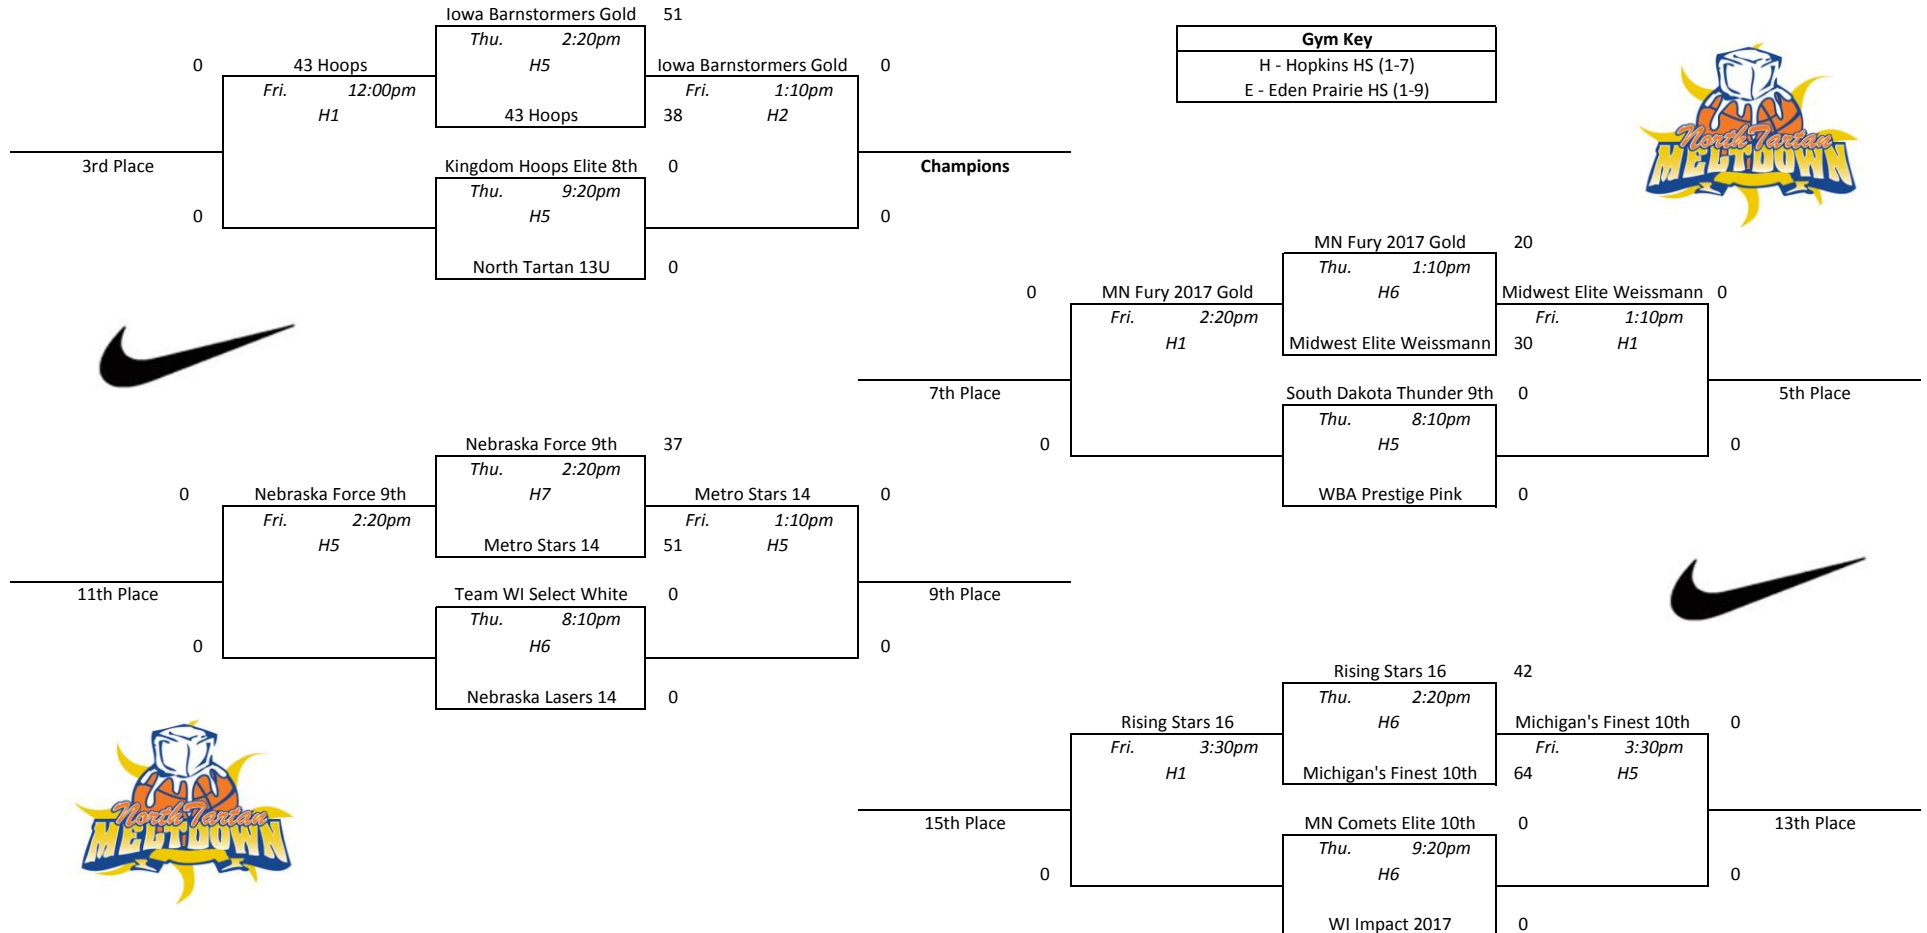

North Tartan Meltdown - Yellow

Pool A				
1	Iowa Barnstormers Gold	3-0	1st	
2	Rising Stars 16	0-3	4th	
3	MN Fury 2017 Gold	2-1	2nd	
4	Nebraska Force 9th	1-2	3rd	
1 vs 2 Wed. 3:30pm H6 52-20				
3 vs 4 Wed. 3:30pm H5 25-55				
1 vs 3 Wed. 7:00pm H5 48-41				
2 vs 4 Wed. 7:00pm H6 38-46				
1 vs 4 Thu. 9:40am H6 59-22				
2 vs 3 Thu. 10:50am H6 39-58				

Pool B				
1	Michigan's Finest 10th	0-3	4th	
2	Metro Stars 14	1-2	3rd	
3	43 Hoops	3-0	1st	
4	Midwest Elite Weissmann	2-1	2nd	
1 vs 2 Wed. 9:40am H5 40-34				
3 vs 4 Wed. 9:40am H6 51-48				
1 vs 3 Wed. 1:10pm H7 33-40				
2 vs 4 Wed. 1:10pm H6 45-47				
1 vs 4 Thu. 9:40am H7 36-48				
2 vs 3 Thu. 10:50am H5 24-30				

Pool C				
1	South Dakota Thunder 9th	2-1	2nd	
2	Kingdom Hoops Elite 8th	2-1	1st	
3	Team WI Select White	1-2	3rd	
4	MN Comets Elite 10th	1-2	4th	
1 vs 2 Wed. 10:50am H5 46-56				
3 vs 4 Wed. 10:50am H6 49-33				
1 vs 3 Wed. 2:20pm H5 53-43				
2 vs 4 Wed. 2:20pm H6 43-46				
1 vs 4 Thu. 4:40pm H5 44-38				
2 vs 3 Thu. 5:50pm H7 42-39				

Pool D				
1	Nebraska Lasers 14	1-2	3rd	
2	North Tartan 13U	3-0	1st	
3	WBA Prestige Pink	2-1	2nd	
4	WI Impact 2017	0-3	4th	
1 vs 2 Wed. 8:30am H5 19-39				
3 vs 4 Wed. 8:30am H6 26-28				
1 vs 3 Wed. 12:00pm H6 50-58				
2 vs 4 Wed. 12:00pm H5 53-26				
1 vs 4 Thu. 4:40pm H6 46-37				
2 vs 3 Thu. 5:50pm H5 37-29