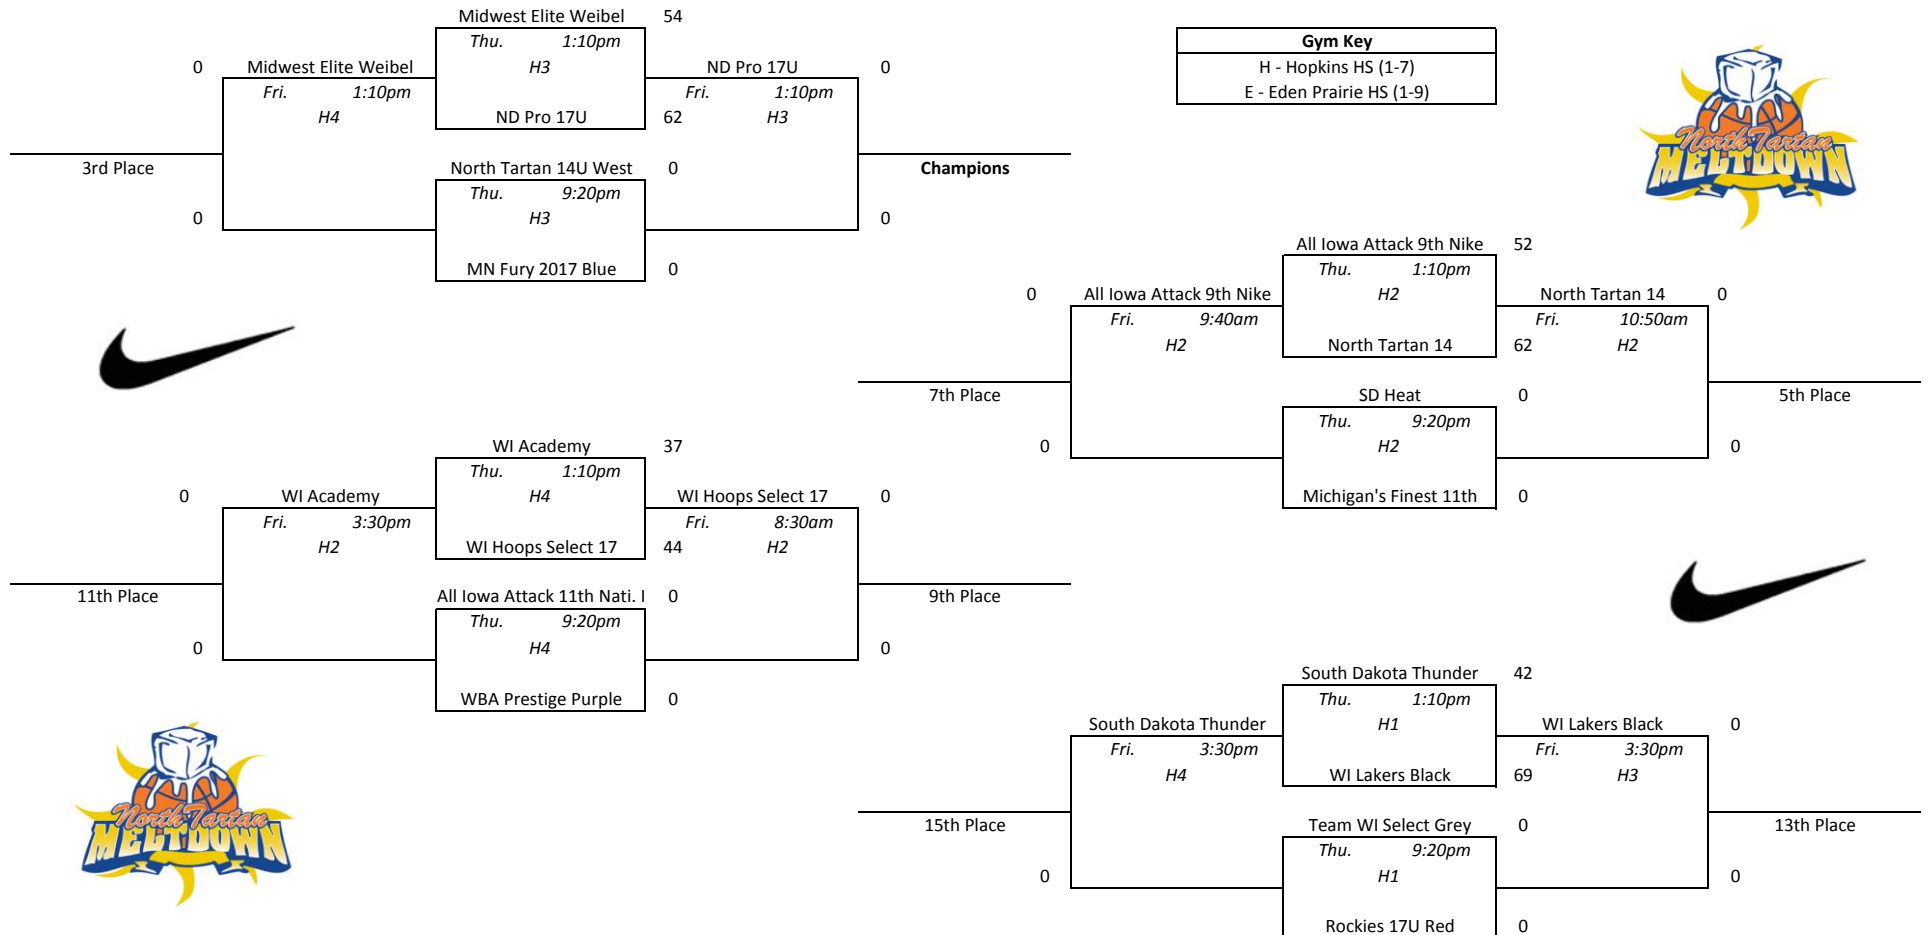

North Tartan Meltdown - Platinum White

Pool A				
1	South Dakota Thunder	0-3	4th	
2	All Iowa Attack 9th Nike	2-1	2nd	
3	Midwest Elite Weibel	3-0	1st	
4	WI Academy	1-2	3rd	
1 vs 2	Wed. 8:30am	H2	37-70	
3 vs 4	Wed. 8:30am	H4	59-41	
1 vs 3	Wed. 12:00pm	H3	37-56	
2 vs 4	Wed. 12:00pm	H2	65-53	
1 vs 4	Thu. 9:40am	H1	42-64	
2 vs 3	Thu. 9:40am	H2	57-58	

Pool B				
1	ND Pro 17U	3-0	1st	
2	WI Hoops Select 17	1-2	3rd	
3	WI Lakers Black	0-3	4th	
4	North Tartan 14	2-1	2nd	
1 vs 2	Wed. 10:50am	H1	58-49	
3 vs 4	Wed. 10:50am	H3	38-68	
1 vs 3	Wed. 2:20pm	H1	63-56	
2 vs 4	Wed. 2:20pm	H3	39-65	
1 vs 4	Thu. 9:40am	H3	50-49	
2 vs 3	Thu. 9:40am	H4	47-42	

Pool C				
1	SD Heat	2-1	2nd	
2	All Iowa Attack 11th Nati. I	1-2	3rd	
3	Team WI Select Grey	1-2	4th	
4	North Tartan 14U West	2-1	1st	
1 vs 2	Wed. 9:40am	H2	61-58	
3 vs 4	Wed. 9:40am	H3	57-53	
1 vs 3	Wed. 1:10pm	H4	45-39	
2 vs 4	Wed. 1:10pm	H2	54-55	
1 vs 4	Thu. 5:50pm	H1	47-44	
2 vs 3	Thu. 5:50pm	H2	66-65	

Pool D				
1	Rockies 17U Red	0-3	4th	
2	Michigan's Finest 11th	2-1	2nd	
3	WBA Prestige Purple	1-2	3rd	
4	MN Fury 2017 Blue	3-0	1st	
1 vs 2	Wed. 5:50pm	H1	39-41	
3 vs 4	Wed. 5:50pm	H2	25-45	
1 vs 3	Wed. 9:20pm	H1	35-27	
2 vs 4	Wed. 9:20pm	H2	45-55	
1 vs 4	Thu. 5:50pm	H3	27-46	
2 vs 3	Thu. 5:50pm	H4	10-44