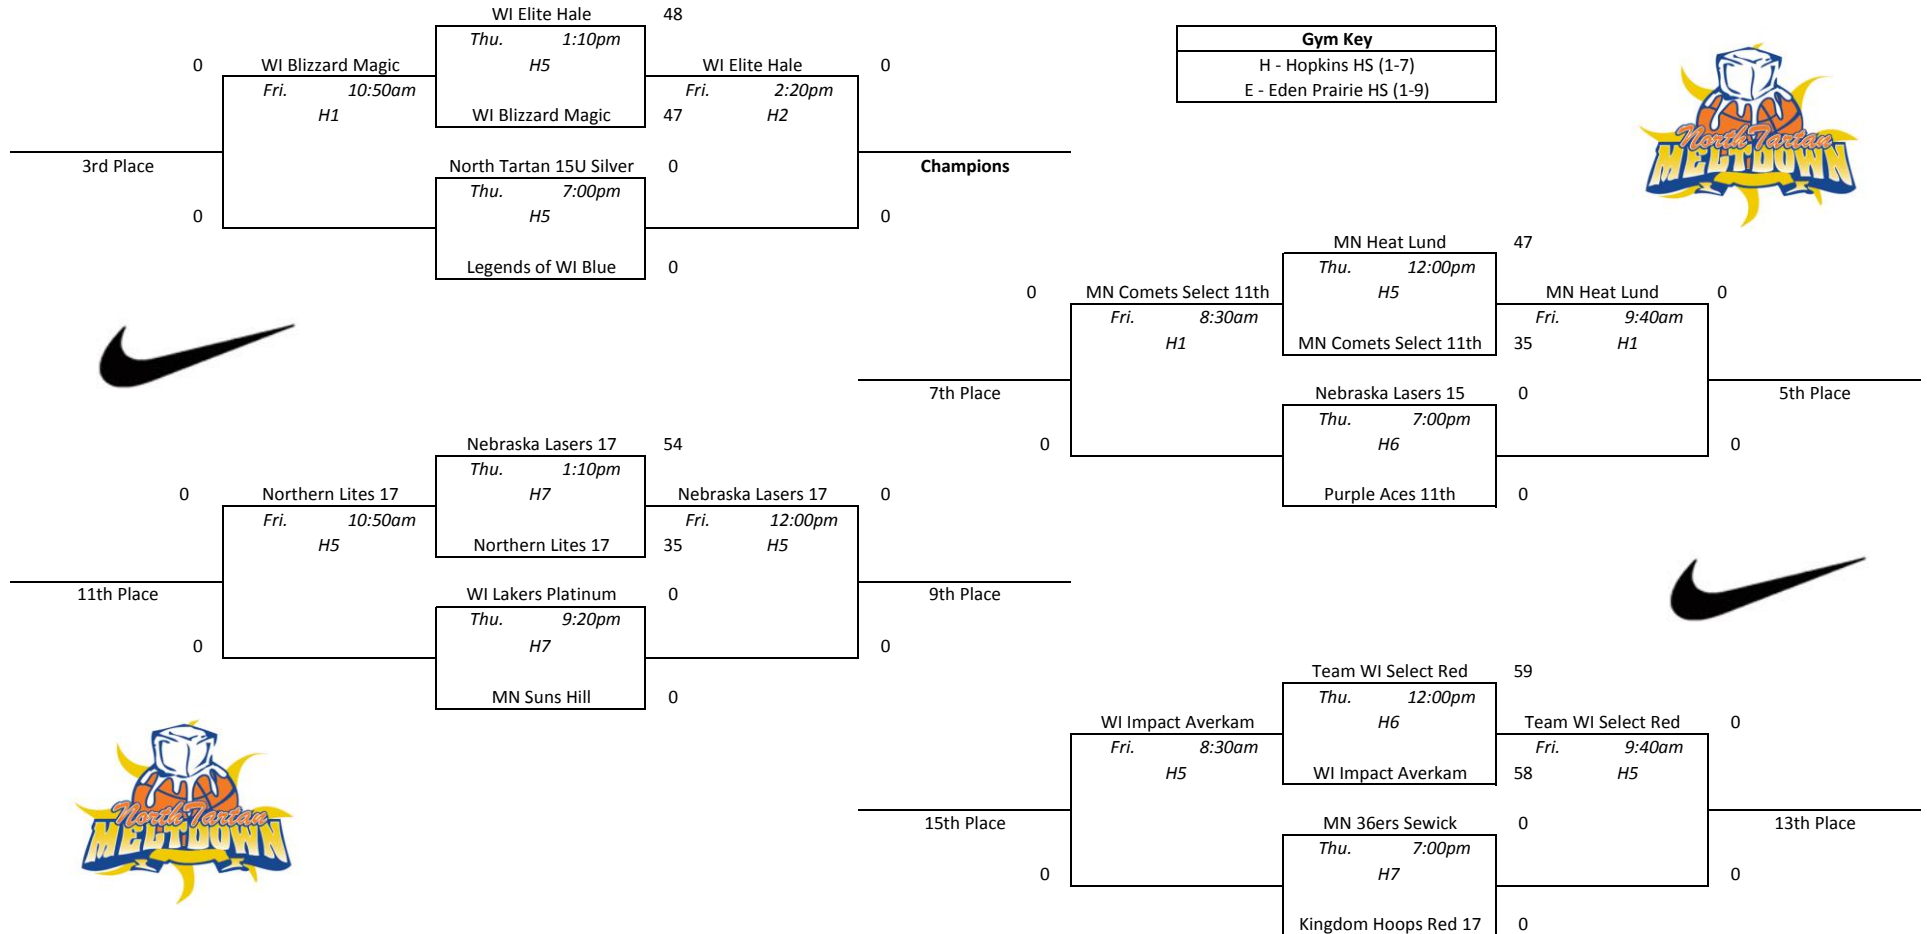

North Tartan Meltdown - Green

Pool A				
1	WI Elite Hale	3-0	1st	
2	Nebraska Lasers 17	1-2	3rd	
3	Team WI Select Red	0-3	4th	
4	MN Heat Lund	2-1	2nd	
1 vs 2	Wed.	4:40pm	H5	46-32
3 vs 4	Wed.	4:40pm	H6	25-72
1 vs 3	Wed.	8:10pm	H5	47-31
2 vs 4	Wed.	8:10pm	H6	53-56
1 vs 4	Thu.	8:30am	H7	41-33
2 vs 3	Thu.	8:30am	H6	61-41

Pool B				
1	MN Comets Select 11th	1-2	2nd	
2	WI Blizzard Magic	3-0	1st	
3	WI Impact Averkam	1-2	4th	
4	Northern Lites 17	1-2	3rd	
1 vs 2	Wed.	2:20pm	H7	27-41
3 vs 4	Wed.	3:30pm	H7	36-35
1 vs 3	Wed.	7:00pm	H7	46-27
2 vs 4	Wed.	8:10pm	H7	56-51
1 vs 4	Thu.	8:30am	H5	46-52
2 vs 3	Thu.	9:40am	H5	39-27

Pool C				
1	WI Lakers Platinum	1-2	3rd	
2	Nebraska Lasers 15	2-1	2nd	
3	MN 36ers Sewick	0-3	4th	
4	North Tartan 15U Silver	3-0	1st	
1 vs 2	Wed.	12:00pm	H7	43-55
3 vs 4	Wed.	1:10pm	H5	31-34
1 vs 3	Wed.	4:40pm	H7	43-33
2 vs 4	Wed.	5:50pm	H7	38-43
1 vs 4	Thu.	3:30pm	H5	37-45
2 vs 3	Thu.	3:30pm	H6	43-19

Pool D				
1	Kingdom Hoops Red 17	0-3	4th	
2	Purple Aces 11th	2-1	2nd	
3	MN Suns Hill	1-2	3rd	
4	Legends of WI Blue	3-0	1st	
1 vs 2	Wed.	5:50pm	H5	30-40
3 vs 4	Wed.	5:50pm	H6	43-22
1 vs 3	Wed.	9:20pm	H5	37-43
2 vs 4	Wed.	9:20pm	H6	31-39
1 vs 4	Thu.	3:30pm	H7	37-58
2 vs 3	Thu.	4:40pm	H7	51-31