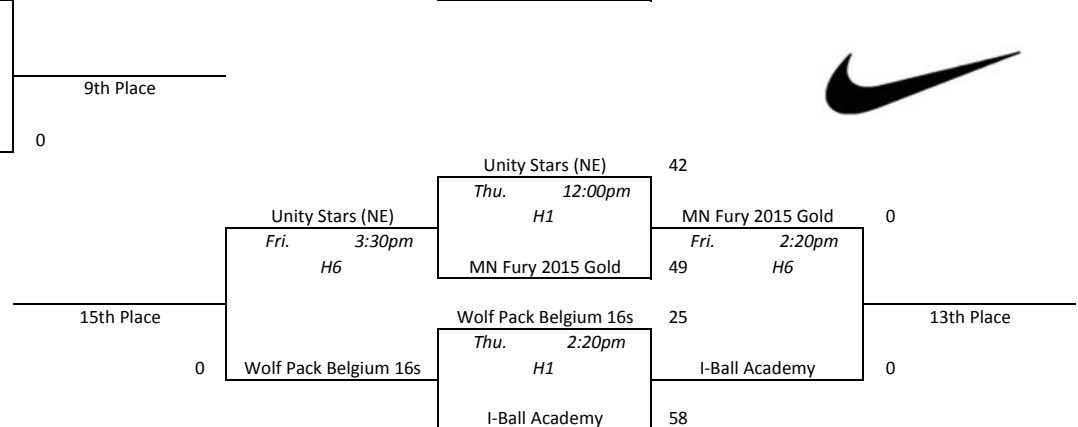

North Tartan Meltdown - Platinum Blue

Pool A				
1	ND Phenom 17	1-2	3rd	
2	All Iowa Attack 10th Nike	2-1	2nd	
3	Unity Stars (NE)	0-3	4th	
4	Legends of WI Silver	3-0	1st	
1 vs 2	Wed. 4:40pm	H2	50-56	
3 vs 4	Wed. 4:40pm	H1	47-55	
1 vs 3	Wed. 8:10pm	H1	54-51	
2 vs 4	Wed. 8:10pm	H2	34-42	
1 vs 4	Thu. 8:30am	H3	38-68	
2 vs 3	Thu. 8:30am	H2	57-50	

Pool B				
1	SD Cyclones	3-0	1st	
2	MN Fury 2015 Gold	0-3	4th	
3	WI Blizzard Biddick	1-2	3rd	
4	Team Fury Select	2-1	2nd	
1 vs 2	Wed. 3:30pm	H2	51-44	
3 vs 4	Wed. 3:30pm	H1	35-39	
1 vs 3	Wed. 7:00pm	H1	58-57	
2 vs 4	Wed. 7:00pm	H2	33-57	
1 vs 4	Thu. 8:30am	H1	53-35	
2 vs 3	Thu. 8:30am	H4	38-61	

Pool C				
1	Wolf Pack Belgium 16s	0-3	4th	
2	North Tartan 15U	3-0	1st	
3	WBA Prestige Green	1-2	3rd	
4	MN Stars Crossfire	2-1	2nd	
1 vs 2	Wed. 9:40am	H4	9-59	
3 vs 4	Wed. 9:40am	H1	31-50	
1 vs 3	Wed. 1:10pm	H1	17-70	
2 vs 4	Wed. 1:10pm	H3	58-47	
1 vs 4	Thu. 10:50am	H4	24-65	
2 vs 3	Thu. 10:50am	H3	56-47	

Pool D				
1	I-Ball Academy	0-3	3rd	
2	Nebraska Force 11th	1-2	4th	
3	So-Minn Fury 2015	2-1	2nd	
4	Metro Stars 15	3-0	1st	
1 vs 2	Wed. 8:30am	H1	54-51	
3 vs 4	Wed. 8:30am	H3	38-45	
1 vs 3	Wed. 12:00pm	H1	39-54	
2 vs 4	Wed. 12:00pm	H4	38-52	
1 vs 4	Thu. 10:50am	H1	31-60	
2 vs 3	Thu. 10:50am	H2	50-57	

Gym Key
H - Hopkins HS (1-7)
E - Eden Prairie HS (1-9)