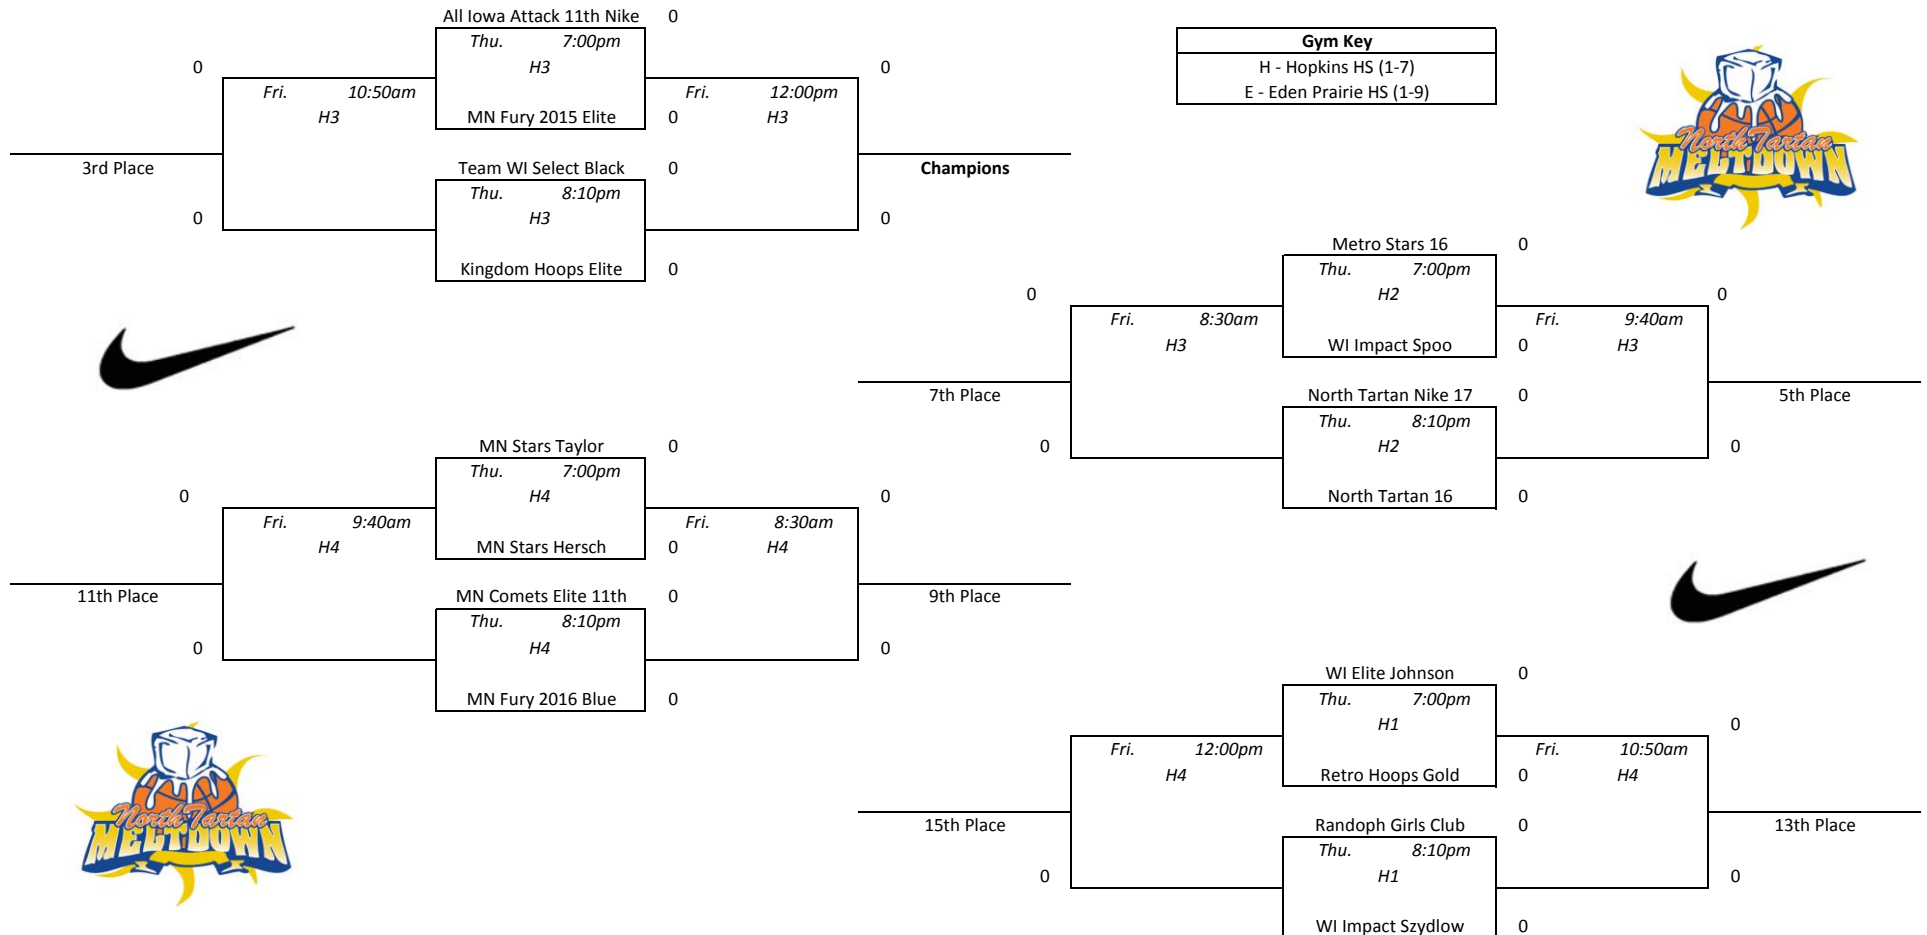

North Tartan Meltdown - Platinum Red

Pool A				
1	WI Elite Johnson	0-3	4th	
2	All Iowa Attack 11th Nike	3-0	1st	
3	Metro Stars 16	2-1	2nd	
4	MN Stars Taylor	1-2	3rd	
1 vs 2	Wed. 10:50am	H2	49-53	
3 vs 4	Wed. 10:50am	H4	65-62	
1 vs 3	Wed. 2:20pm	H4	50-51	
2 vs 4	Wed. 2:20pm	H2	80-52	
1 vs 4	Thu. 3:30pm	H1	54-49	
2 vs 3	Thu. 3:30pm	H2	54-29	

Pool B				
1	WI Impact Spoo	2-1	2nd	
2	Retro Hoops Gold	0-3	4th	
3	MN Stars Hersch	1-2	3rd	
4	MN Fury 2015 Elite	3-0	1st	
1 vs 2	Wed. 5:50pm	H4	49-47	
3 vs 4	Wed. 5:50pm	H3	31-47	
1 vs 3	Wed. 9:20pm	H4	39-38	
2 vs 4	Wed. 9:20pm	H3	34-77	
1 vs 4	Thu. 3:30pm	H3	44-60	
2 vs 3	Thu. 3:30pm	H4	53-41	

Pool C				
1	MN Comets Elite 11th	1-2	3rd	
2	North Tartan Nike 17	2-1	2nd	
3	Team WI Select Black	3-0	1st	
4	Randoph Girls Club	0-3	4th	
1 vs 2	Wed. 3:30pm	H3	33-63	
3 vs 4	Wed. 3:30pm	H4	57-49	
1 vs 3	Wed. 7:00pm	H4	35-57	
2 vs 4	Wed. 7:00pm	H3	72-28	
1 vs 4	Thu. 4:40pm	H2	52-36	
2 vs 3	Thu. 4:40pm	H3	49-59	

Pool D				
1	Kingdom Hoops Elite	2-1	1st	
2	MN Fury 2016 Blue	2-1	3rd	
3	WI Impact Szydlow	0-3	4th	
4	North Tartan 16	2-1	2nd	
1 vs 2	Wed. 4:40pm	H3	47-49	
3 vs 4	Wed. 4:40pm	H4	49-51	
1 vs 3	Wed. 8:10pm	H4	35-59	
2 vs 4	Wed. 8:10pm	H3	45-50	
1 vs 4	Thu. 4:40pm	H1	46-39	
2 vs 3	Thu. 4:40pm	H4	61-30