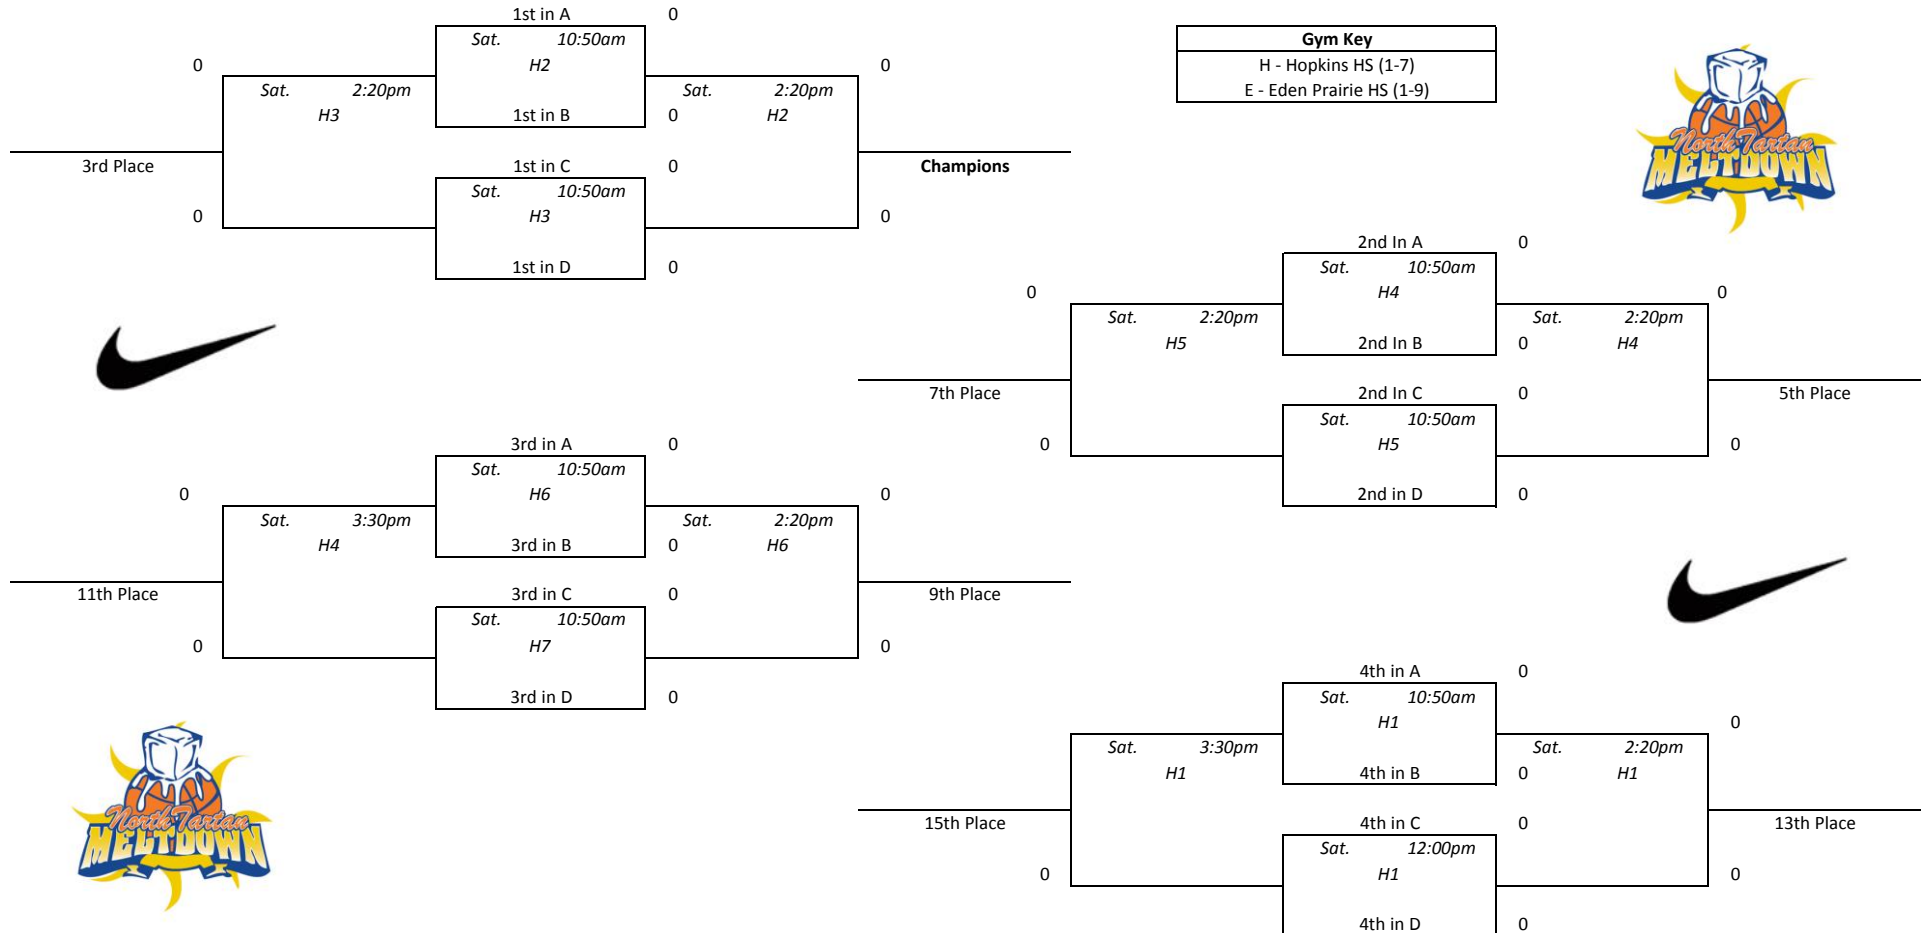

North Tartan Meltdown - Pink

Pool A				
1	Dakota Blue Devils	0-1	1st	
2	Purple Aces 8th	1-0	1st	
3	MN Stars WH Nelson	1-0	1st	
4	ND Phenom 8th	0-1	1st	
1 vs 2	Thu. 4:40pm	E1	51-40	
3 vs 4	Thu. 4:40pm	E2	47-14	
1 vs 3	Fri. 10:50am	E1	0-0	
2 vs 4	Fri. 10:50am	E2	0-0	
1 vs 4	Fri. 1:10pm	E7	0-0	
2 vs 3	Fri. 1:10pm	E8	0-0	

Pool B				
1	North Tartan 13U West	1-0	1st	
2	WBA Prestige White	0-1	1st	
3	Dakota Drillers	1-0	1st	
4	Northern Lites 8th	0-1	1st	
1 vs 2	Thu. 4:40pm	E3	56-49	
3 vs 4	Thu. 4:40pm	E4	57-28	
1 vs 3	Fri. 10:50am	H7	0-0	
2 vs 4	Fri. 10:50am	E3	0-0	
1 vs 4	Fri. 2:20pm	E9	0-0	
2 vs 3	Fri. 2:20pm	E7	0-0	

Pool C				
1	MN Bball Academy 9	0-0	1st	
2	MN Stars Blaszczek	0-0	1st	
3	ND Pro 13U	0-0	1st	
4	One More Step	0-0	1st	
1 vs 2	Thu. 8:10pm	E1	0-0	
3 vs 4	Thu. 8:10pm	E2	0-0	
1 vs 3	Fri. 10:50am	E4	0-0	
2 vs 4	Fri. 10:50am	E5	0-0	
1 vs 4	Fri. 2:20pm	E8	0-0	
2 vs 3	Fri. 3:30pm	E9	0-0	

Pool D				
1	MN Suns Froelich	0-0	1st	
2	MN Stars Vogelsberg	0-0	1st	
3	WBA Prestige Grey	0-0	1st	
4	So-Minn Fury 2017	0-0	1st	
1 vs 2	Thu. 8:10pm	E3	0-0	
3 vs 4	Thu. 8:10pm	E4	0-0	
1 vs 3	Fri. 8:30am	E7	0-0	
2 vs 4	Fri. 9:40am	E7	0-0	
1 vs 4	Fri. 12:00pm	E9	0-0	
2 vs 3	Fri. 1:10pm	E9	0-0